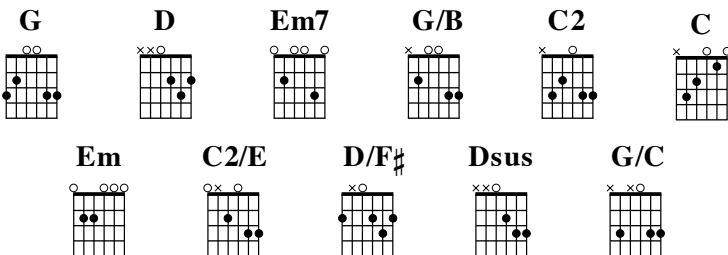

Love The Lord (1 of 2)

Lincoln Brewster

INTRO

G D Em7 G/B C2 D G D C
(Repeat)

VERSE 1

G D Em
 Love the Lord, your God, with all your heart
G/B C2 D G D C2
 With all your soul, with all your mind, and with all your strength
G D Em
 Love the Lord, your God, with all your heart
G/B C2 D G
 With all your soul, with all your mind, and with all your strength

Love The Lord (2 of 2)

CHORUS

With all my heart, with all my soul **C2** **D**
 With all my mind, with all my strength **C2/E** **D/F#**
 I will serve the Lord with all my heart **G** **D** **Em**
 With all my soul, with all my mind, and with all my strength **G/B** **C2** **D** **G** **D** **C2**

INSTRUMENTAL

G G/C Em7 G/C

BRIDGE

I will love You (I will love You) **G** **C2**
 I will praise You (I will praise You) **Em7** **C2**
 I will serve You (I will serve You) **G** **C2**
 I will trust You (I will trust You) **Em7** **C2** **Dsus**

CHORUS

With all my heart, with all my soul **C2** **D**
 With all my mind, with all my strength **C2/E** **D/F#**
 With all my heart, with all my soul **C2** **D**
 With all my mind, with all my strength **C2/E** **D/F#**
 I will love You, Lord, with all my heart **G** **D** **Em**
 With all my soul, with all my mind, and with all my strength **G/B** **C2** **D** **G** **D** **C2**
 I will love You, Lord, with all my heart **G** **D** **Em**
 With all my soul, with all my mind, and with all my strength **G/B** **C2** **D** **G** **D** **C2**
 I will love You, Lord, with all my heart **G** **D** **Em**
 With all my soul, with all my mind, and with all my strength **G/B** **C2** **D** **G**