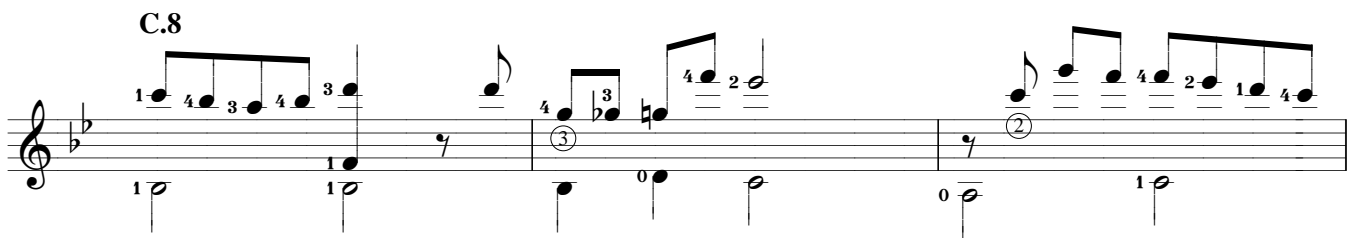

# LOVE THEMA from "CINEMA PARADISO"

Andrea Morricone

6 to D

Scored By Chae Hyouk