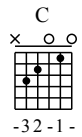

Dust In The Wind

Kansas

Moderate ♩ = 70

Intro:

1 C Cmaj7 Cadd9 C

M T I T M T I

3 Asus2 Asus4 Am Asus2 Cadd9 C

6 Cmaj7 Cadd9 Am Asus2 Asus4 Am G/B

I I
T T

Verse:

C G/B Am G Dm7

9

close my eyes on- ly for for a mo- ment and and
 Same old song, just a drop of wa- ter in in
 Don't hang on noth- ing last last for- ev- er but but

1 0 1 0 3 0 3 1 1 1 1 0 0 0 0 1 1 1
 2 0 2 0 0 0 2 2 2 2 0 0 0 0 2 0 2
 3 3 2 2 0 0 0 0 0 0 3 3

Da Coda

Lick:

D/F# G Am Am/G D/F# G

Dust Dust in in the the wind. wind. All All they are we are is is dust dust in in

Riff:

1. Am G/B 2. Amadd9 G/A

the wind the wind

F(#11)/A F6(#11)/A F(#11)/A Amadd9