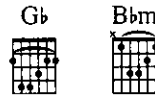

REMEMBER WHEN IT RAINED

Lyrics by
JOSH GROBAN

Music by ERIC MOUQUET
and JOSH GROBAN

Slowly $\text{♩} = 56$

Verse:

1. Wash a - way_ the thoughts_ in - side_
2. Tears of hope_ run down_ my skin_

(with pedal)

that keep my mind_ a - way_ from you_
tears for you_ that will_ not dry_