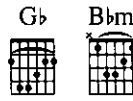

REMEMBER WHEN IT RAINED

Lyrics by
JOSH GROBAN

Music by ERIC MOUQUET
and JOSH GROBAN

Slowly $\text{♩} = 56$

Verse:

1. Wash a - way_ the thoughts_ in - side_
2. Tears of hope_ run down_ my skin_

(with pedal)

that keep my mind_ a - way_ from you_
tears for you_ that will_ not dry_

G \flat

2.

A \flat sus

A \flat

run - ning down,

f

Chord diagrams: Gb, Bbm, Gb, Bbm, A/C

run - ning down, run - ning down, run - ning down, run - ning down,

f

Chord diagrams: Db, Ebm7, D/F, Gb, Ab

run - ning down, run - ning down.

decresc.

Bridge: Faster ♩ = 80

Chord diagrams: Ebm, Db, A/C

mp

Chord diagrams: Db, Absus, Ab, F7/A

cresc.

Bbm

Gb

Ab

Musical notation for the first system, including piano accompaniment and a vocal line with a fermata.

Tempo I

Musical notation for the second system, featuring a vocal line with lyrics and piano accompaniment.