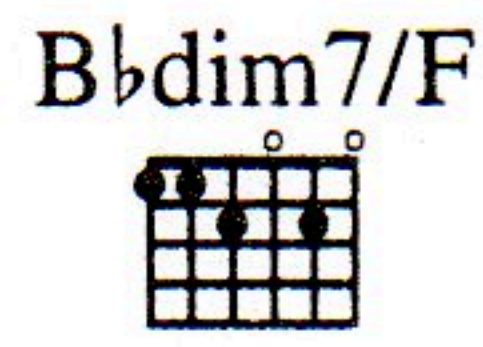

TABOO TO LOVE

Music & Lyric
STEVIE WOND

Slowly ♩ = 96

The piano introduction consists of four measures in 4/4 time, marked *mf*. The melody is in the right hand, and the bass line is in the left hand. The key signature has three flats (B♭, E♭, A♭).