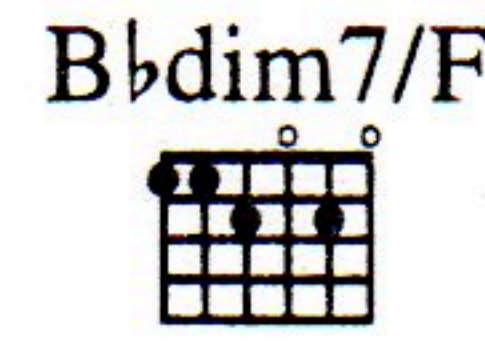

TABOO TO LOVE

Music & Lyric
STEVIE WOND

Slowly ♩ = 96

The piano introduction consists of four measures in 4/4 time, marked *mf*. The melody is in the right hand, and the bass line is in the left hand. The key signature has three flats (B♭, E♭, A♭).