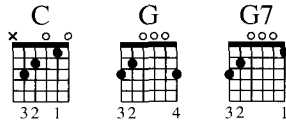

Shoo Fly, Don't Bother Me

Words by Billy Reeves
Music by Frank Campbell

Strum Pattern: 10

Pick Pattern: 10

Chorus
Moderately

C G C

mf Shoo, fly, ___ don't both - er me, ___ shoo, fly, ___ don't both - er me, ___

TAB: 0 1 3 0 1 3 3 0 1 3 0 1 3

To Coda ⊕ Verse C

G C

shoo, fly, ___ don't both - er me, for I be-long to some - bod - y. 1. I feel, I feel, I
2. See additional lyrics

TAB: 0 1 3 0 1 3 3 3 3 1 0 3 1 0 0 0 0 0

G7

feel, ___ I feel like a morn - in' star; ___ I feel, I feel, I

TAB: 0 0 0 1 0 3 0 3 3 3

1. C G7 2. D.C. al Coda C G7

feel, I feel, I feel like a morn - in' star. Oh, sing. Oh,

TAB: 3 3 3 3 3 3 3 1 1 3 1 3 2 3 1 3 2 3

⊕ Coda C

some - bod - y.

TAB: 0 3 1 0 0 3

Additional Lyrics

- I hear, I hear, I hear,
I hear all the angels sing;
I hear, I hear, I hear,
I hear all the angels sing. Oh,