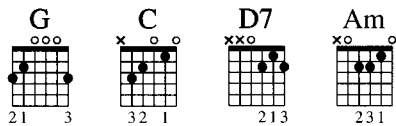

# Mister Rabbit

Traditional

Strum Pattern: 10

Pick Pattern: 10

Verse

Moderately

G

*mf*  
1. Mis - ter Rab - bit, Mis - ter Rab - bit, — your tail's might - y white. Yes, bless  
2., 3., 4. See additional lyrics

Chorus

C D7 G G Am

God, been get - tin' out - a sight. — Ev - 'ry lit - tle soul gon - na shine, —

G D7 G G

shine. — Ev - 'ry lit - tle soul gon - na shine — a - long. 2. Mis - ter long. —