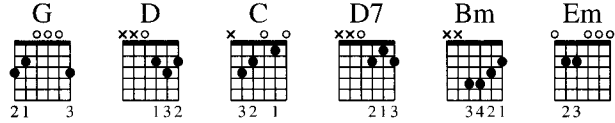

Zacchaeus

Traditional

Strum Pattern: 3, 4

Pick Pattern: 3, 5

Moderately

G D G D C D

mf Zac - chae - us was a wee lit - tle man, and a wee lit - tle man was

TAB: 0 0 0 4 0 0 0 0 4 0 0 0 0 0 2 2

G D7 G D G D C D7

he. He climbed up in a syc - a - more tree, for the Lord he want - ed to

TAB: 0 2 0 0 0 0 4 0 0 0 0 4 0 0 0 0 2 2 2

G Bm C D Em D

see; and as the Sav - ior passed that way, He looked up in the

TAB: 0 3 0 0 0 0 4 0 0 2 0 4 0 2 0 2 2

G N.C. A tempo D7 G D

tree, *Spoken: And He said, "Zacchaeus... you come down!"* For I'm go - ing to your house to -

TAB: 0 3 0 0 0 0 0 0 0 0 2 0 2

G D C D7 G

day; for I'm go - ing to your house to - day.