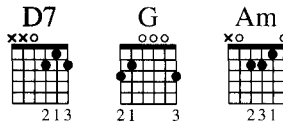

# Little Miss Muffet

Traditional

Strum Pattern: 8

Pick Pattern: 8

Brightly

D7 G

*mf* Lit - tle Miss Muf - fet sat on a tuf - fet,

T	1	0	1	2	2	0	3	0	0	0
A	2			0		0			0	
B	0			0		0			0	

D7 G

eat - ing some curds and whey. There

1	0	1	2	2	3	3	3	0
2			0		0	0	0	0
0			0					

D7 G

came a big spi - der and sat down be - side her, and

1	0	1	2	2	2	0	3	0	0	0	0
2			0			0					
0			0			0					

Am D7 G

fright - ened Miss Muf - fet a - way.