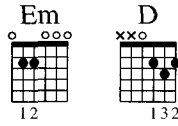

Hey, Ho! Nobody Home

Traditional

Strum Pattern: 3
Pick Pattern: 3, 4
Moderately

①

Em D Em D

mf
Hey, ho! No - bod - y home!

TAB: 0 0 0 2 | 3 2 0 | 0 0 0 2 | 0 0 0 2

*This song may be sung as a 4-part round.

②

Em D Em D

Meat nor drink nor mon - ey have I none. Still I will be

TAB: 0 0 2 2 | 3 3 3 3 | 2 2 0 0 | 7 5 7 5

④

Em D Em D Em D

ver - y mer - ry. Hey, ho! No - bod - y home.

TAB: 7 5 7 5 3 2 | 0 0 3 0 | 0 0 0 0 | 0 0 0 0