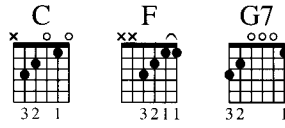

# Baa Baa Black Sheep

Traditional

Strum Pattern: 10  
Pick Pattern: 10  
Moderately

C F C

*mf* Baa, baa, black sheep have you an - y wool?

T							
A		0	0	2	2	2	2
B	3	3	3	3	3	3	3

F C G7 C

Yes, sir, yes, sir, three bags full.

		2	2	0	0		0
3	3	3	3	3	3	3	3

F C

One for my mas - ter, one for my dame, but

		0	0	2	2	2	0
3	3	3	3	3	3	3	3

G7 C G7 C

none for the lit - tle boy who cries in the lane.

		2	2	2	2	0	0
3	3	3	3	3	3	3	3