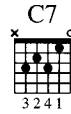

Git Along, Little Dogies

Western American Cowboy Song

Strum Pattern: 7

Pick Pattern: 8

Verse

Moderately

C F G7 C

mf 1. As I was a - walk - in' one morn - ing for pleas - ure, I
2.-7. See additional lyrics

T
A
B

3	2 2 2	3 3 3	0 0 0	2 3 3
---	-------	-------	-------	-------

F G7 C F

spied a cow - punch - er a - stroll - in' a - long. His had was throwed back and his

T
A
B

2 2 2	3 3 3	0 0 0	3 3	2 2 2	3 3 3
-------	-------	-------	-----	-------	-------

G7 C F G7 C

spurs were a - jin - glin', and as he ap - proached he was sing - ing this song. Whoop-ee

T
A
B

0 0 0	2 3 3	2 2 2	3 3 3	0 0 0	0 0
-------	-------	-------	-------	-------	-----

Chorus

C7 F C7

ti - yi - yo, git a - long lit - tle do - gies; it's your ____ mis -