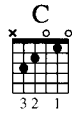

Git Along, Little Dogies

Western American Cowboy Song

Strum Pattern: 7

Pick Pattern: 8

Verse

Moderately

C F G7 C

mf 1. As I was a - walk - in' one morn - ing for pleas - ure, I
2.-7. See additional lyrics

T
A
B

3	2 2 2	3 3 3	0 0 0	2 3 3
---	-------	-------	-------	-------

F G7 C F

spied a cow - punch - er a - stroll - in' a - long. His had was throwed back and his

T
A
B

2 2 2	3 3 3	0 0 0	3 3	2 2 2	3 3 3
-------	-------	-------	-----	-------	-------

G7 C F G7 C

spurs were a - jin - glin', and as he ap - proached he was sing - ing this song. Whoop-ee

T
A
B

0 0 0	2 3 3	2 2 2	3 3 3	0 0 0	0 0
-------	-------	-------	-------	-------	-----

Chorus

C7 F C7

ti - yi - yo, git a - long lit - tle do - gies; it's your ____ mis -