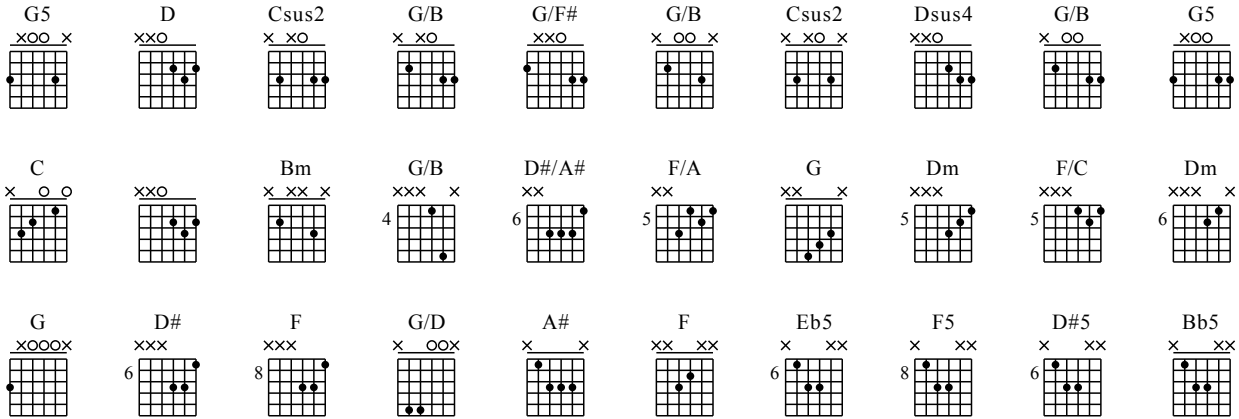

# Stone In Love

Journey  
Escape

Words & Music by Perry/Schon/Cain

♩ = 120

A musical score for guitar with three systems of chords and tablature. The first system covers measures 1-4, the second system covers measures 5-8, and the third system covers measures 9-12. Chords are labeled above the staff, and tablature is written on the strings. The chords used are G5, D, Csus2, G/B, Dsus4, G/F#, G/B, and D#5.

13 G5 G/B Csus2 D Dsus4 Csus2 G/B G/F#

17 G5 G/B Csus2 D Dsus4 Csus2 G/B G/BCsus2D chorus

22 G5 C G5 D G5

28 Guitar solo 1 G/B Csus2 D Dsus4 Csus2 G/B

33 verse G5 G/B Csus2 D Dsus4 Csus2 G/B

37 G5 G/B Csus2 D Dsus4 Csus2 G/B

F

G5

D#5

F5

G5

D#5

128

Musical notation for guitar, measures 128-133. The notation is written on a six-line staff. Measure 128 contains a triplet of eighth notes on the first string (fingerings 1-1-1) and a triplet of eighth notes on the second string (fingerings 3-3-3). Measure 129 contains a quarter note on the first string (fingering 1) and a quarter note on the second string (fingering 3). Measure 130 contains a quarter note on the first string (fingering 1) and a quarter note on the second string (fingering 3). Measure 131 contains a quarter note on the first string (fingering 1) and a quarter note on the second string (fingering 3). Measure 132 contains a quarter note on the first string (fingering 1) and a quarter note on the second string (fingering 3). Measure 133 contains a quarter note on the first string (fingering 1) and a quarter note on the second string (fingering 3). The notation includes various fingerings, slurs, and a final double bar line.