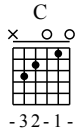

Tong Hua - C Major

Arranged by Handoyo

Visit <http://www.handoyomia.com>

Make a donation to get the complete GuitarTAB

Moderate ♩ = 70

Make a donation to get the complete GuitarTAB

1

C Am F

let ring

T
A
B

4

G C Am F

let ring